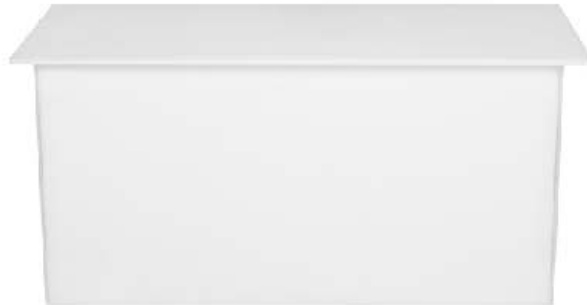

Tables

Elements Collection

Clear Acrylic Table

18"L x 18"W x 18"H

Small Or Large Coffee Table

*Available in black, mirrored gold and mirrored silver

SM: 40"L x 20"W x 18"H

LG: 48"L x 48"W x 18"H