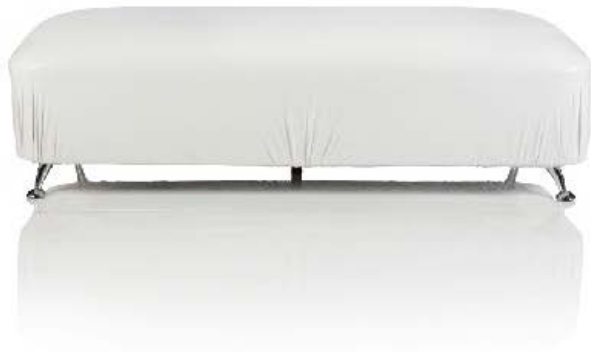

72" Circle - 46" H Cone

Seating

Manhattan Collection

Straight Bench

*Custom colors available upon request
60"L x 24"W x 17"H

Round Sectional

*Custom colors available upon request
3.5' Round x 17"H

Curved Bench