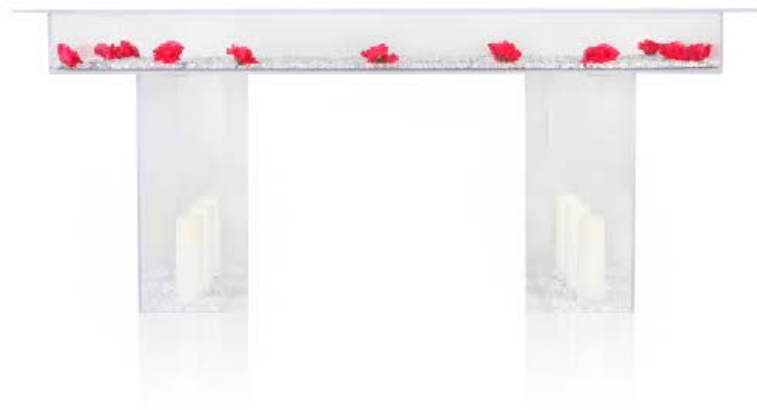

Dinner Tables

Acrylic Collection